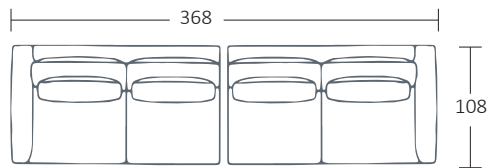

SIDE VIEW (CM)

Seat Height	Seat Depth	Back Height	Arm Height	Leg Height	Scatter Size
37	53	60	60	4	

DIMENSIONS (CM)

L 265 x D 108 x H 77
4 Seater

L 245 x D 108 x H 77
3.5 Seater

L 225 x D 108 x H 77
3 Seater

L 205 x D 108 x H 77
2.5 Seater

DIMENSIONS (CM)

L 244 x D 108 x H 77
4 Seater 1 Arm (LF/RF)

L 224 x D 108 x H 77
3.5 Seater 1 Arm (LF/RF)

L 204 x D 108 x H 77
3 Seater 1 Arm (LF/RF)

L 184 x D 108 x H 77
2.5 Seater 1 Arm (LF/RF)

L 122 x D 158 x H 77
Chaise (LF/RF)

MODULAR EXAMPLES

COMBINATION 1
3.5 Seater 1 Arm (LF)
Chaise (RF)

COMBINATION 2
2.5 Seater 1 Arm (LF)
2.5 Seater 1 Arm (RF)

COMBINATION 3
4 Seater 1 Arm (LF)
Chaise (RF)