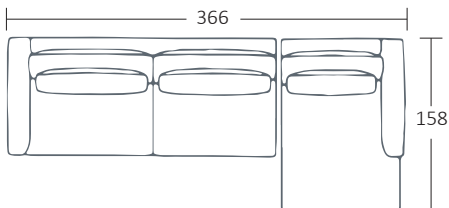

SIDE VIEW (CM)

Seat Height	Seat Depth	Back Height	Arm Height	Leg Height	Scatter Size
37	53	60	60	4	

DIMENSIONS (CM)

L 265 x D 108 x H 77
4 Seater

L 245 x D 108 x H 77
3.5 Seater

L 225 x D 108 x H 77
3 Seater

L 205 x D 108 x H 77
2.5 Seater

DIMENSIONS (CM)

L 244 x D 108 x H 77
4 Seater 1 Arm (LF/RF)

L 224 x D 108 x H 77
3.5 Seater 1 Arm (LF/RF)

L 204 x D 108 x H 77
3 Seater 1 Arm (LF/RF)

L 184 x D 108 x H 77
2.5 Seater 1 Arm (LF/RF)

L 122 x D 158 x H 77
Chaise (LF/RF)

MODULAR EXAMPLES

COMBINATION 1
3.5 Seater 1 Arm (LF)
Chaise (RF)

COMBINATION 2
2.5 Seater 1 Arm (LF)
2.5 Seater 1 Arm (RF)

COMBINATION 3
4 Seater 1 Arm (LF)
Chaise (RF)