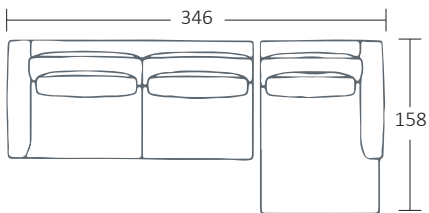

SIDE VIEW (CM)

Seat Height	Seat Depth	Back Height	Arm Height	Leg Height	Scatter Size
37	53	60	60	4	

DIMENSIONS (CM)

L 265 x D 108 x H 77
4 Seater

L 245 x D 108 x H 77
3.5 Seater

L 225 x D 108 x H 77
3 Seater

L 205 x D 108 x H 77
2.5 Seater

DIMENSIONS (CM)

L 244 x D 108 x H 77
4 Seater 1 Arm (LF/RF)

L 224 x D 108 x H 77
3.5 Seater 1 Arm (LF/RF)

L 204 x D 108 x H 77
3 Seater 1 Arm (LF/RF)

L 184 x D 108 x H 77
2.5 Seater 1 Arm (LF/RF)

L 122 x D 158 x H 77
Chaise (LF/RF)

MODULAR EXAMPLES

COMBINATION 1
3.5 Seater 1 Arm (LF)
Chaise (RF)

COMBINATION 2
2.5 Seater 1 Arm (LF)
2.5 Seater 1 Arm (RF)

COMBINATION 3
4 Seater 1 Arm (LF)
Chaise (RF)